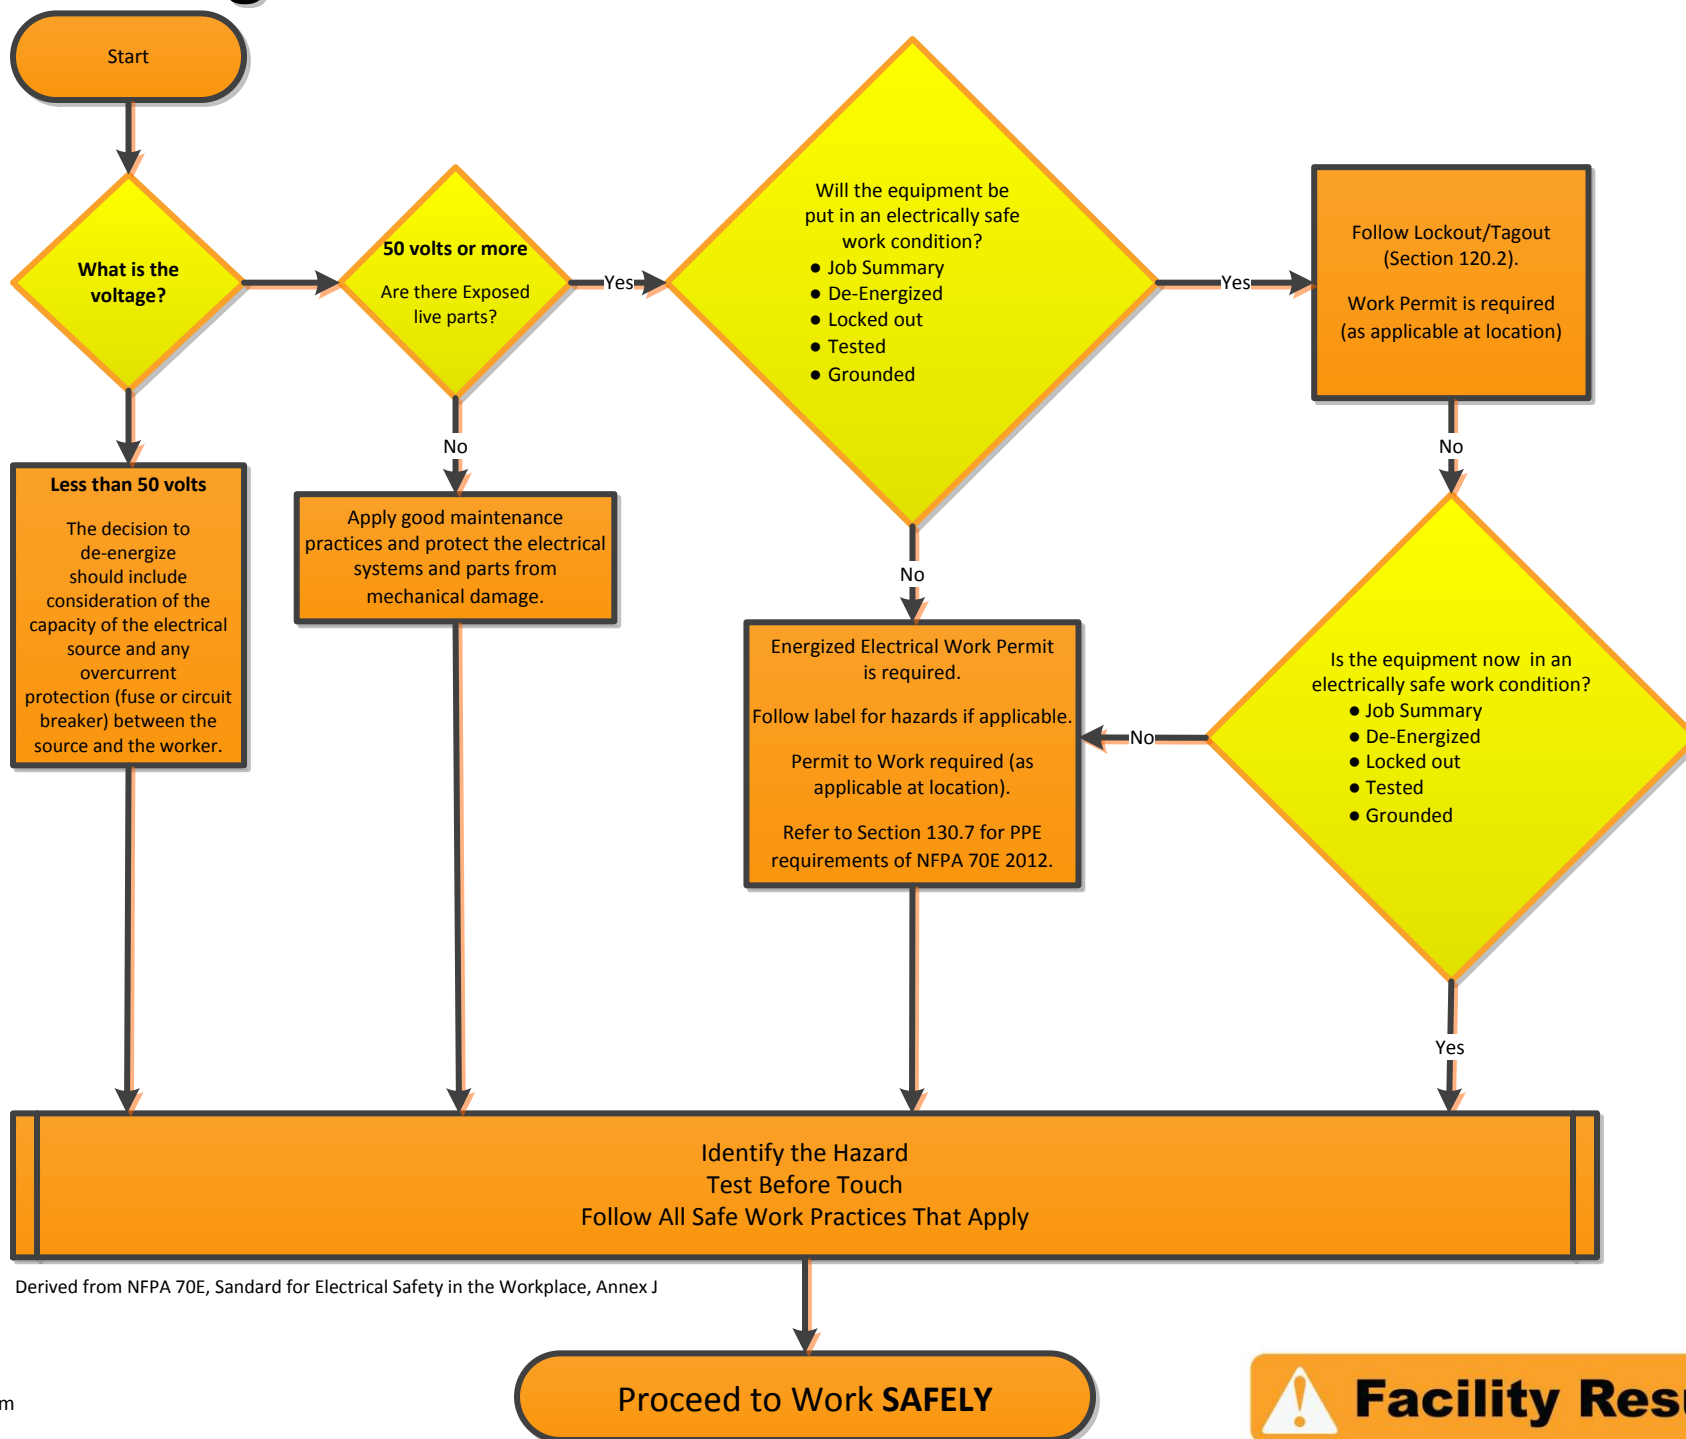

Energized Electrical Work Permit Flow Chart

Derived from NFPA 70E, Standard for Electrical Safety in the Workplace, Annex J